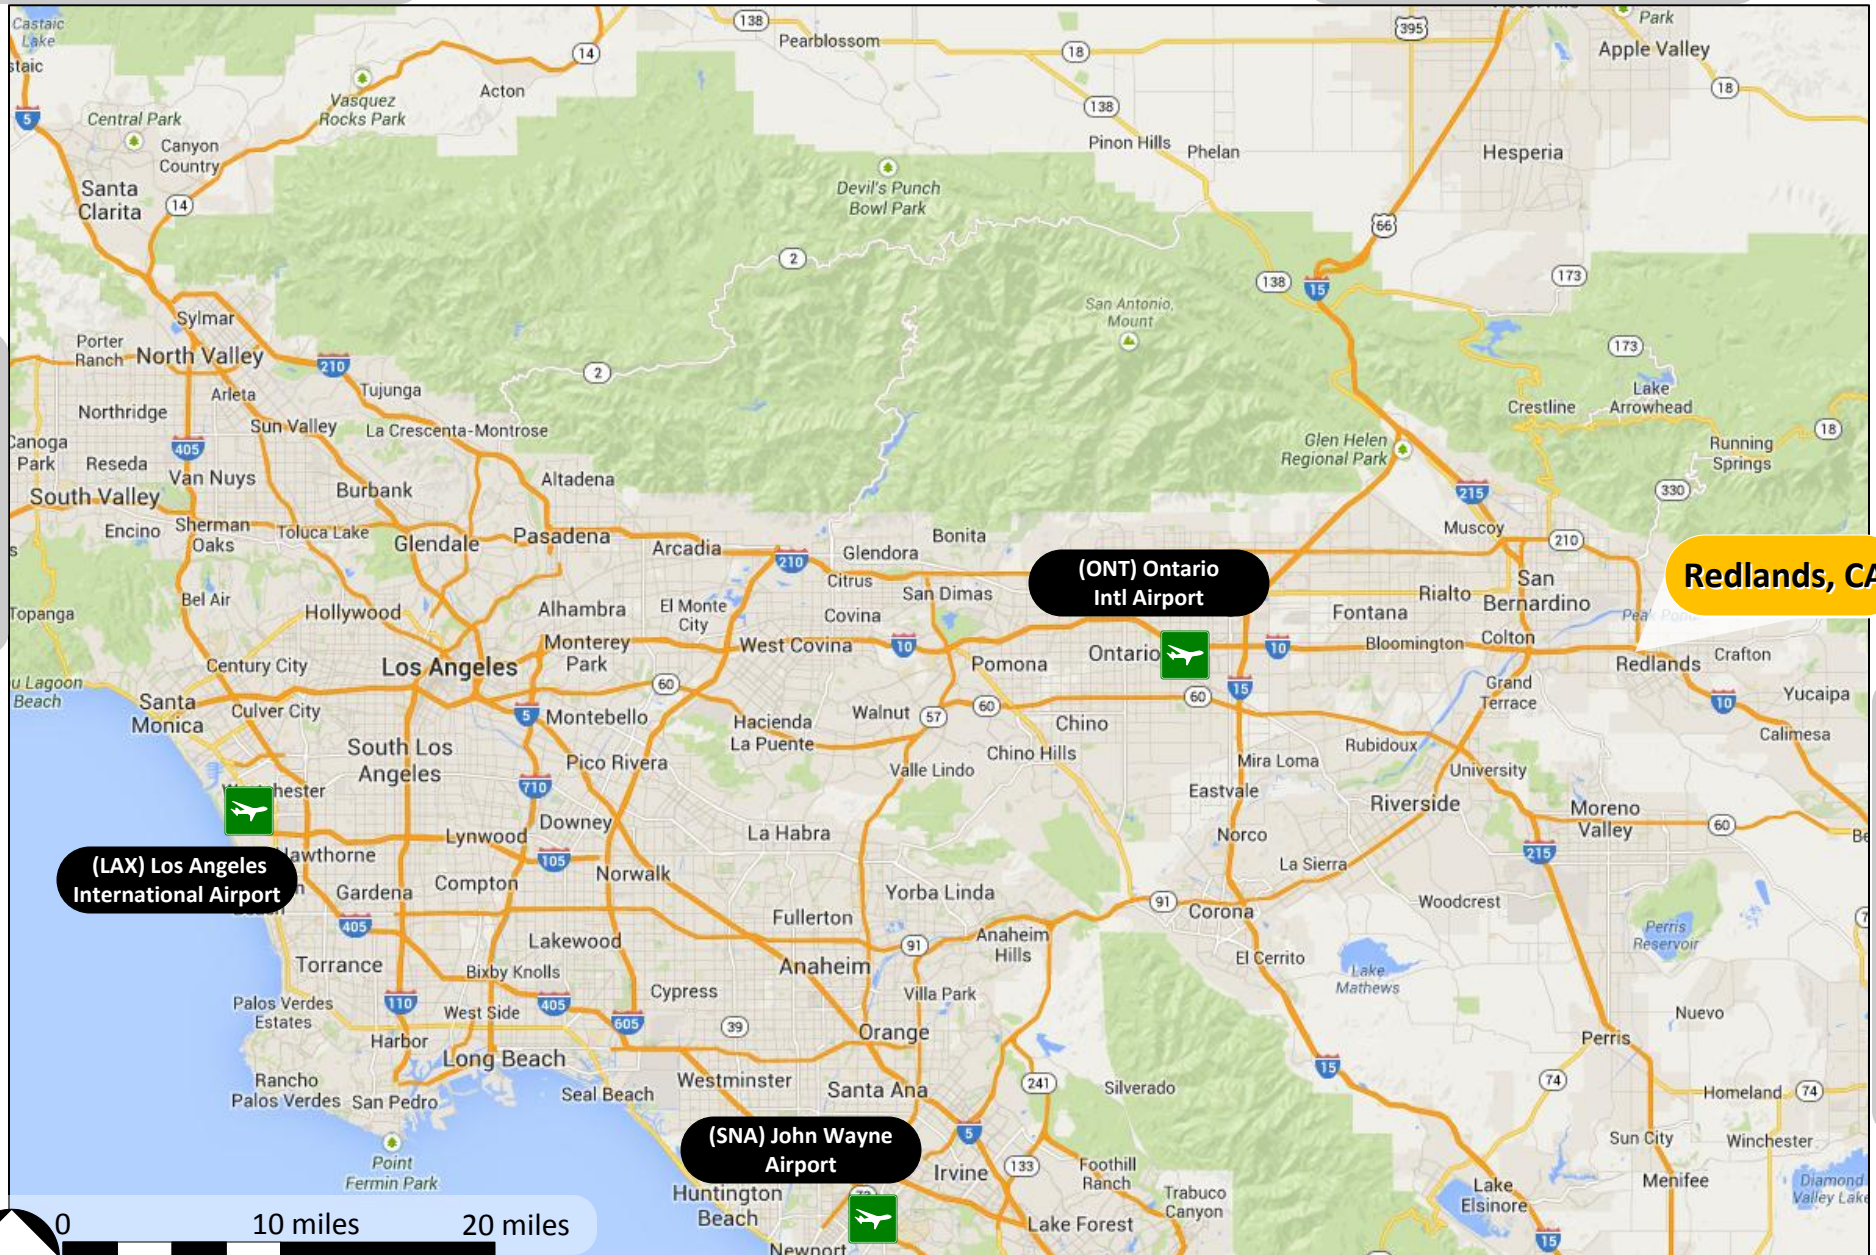

# Southern California Open Feis

## Finding Redlands

To Sacramento/San Francisco

To Las Vegas/ Salt Lake City

To Santa Barbara

**Redlands, CA**

**(ONT) Ontario Intl Airport**

**(LAX) Los Angeles International Airport**

**(SNA) John Wayne Airport**

To Palm Springs/Phoenix

To San Diego