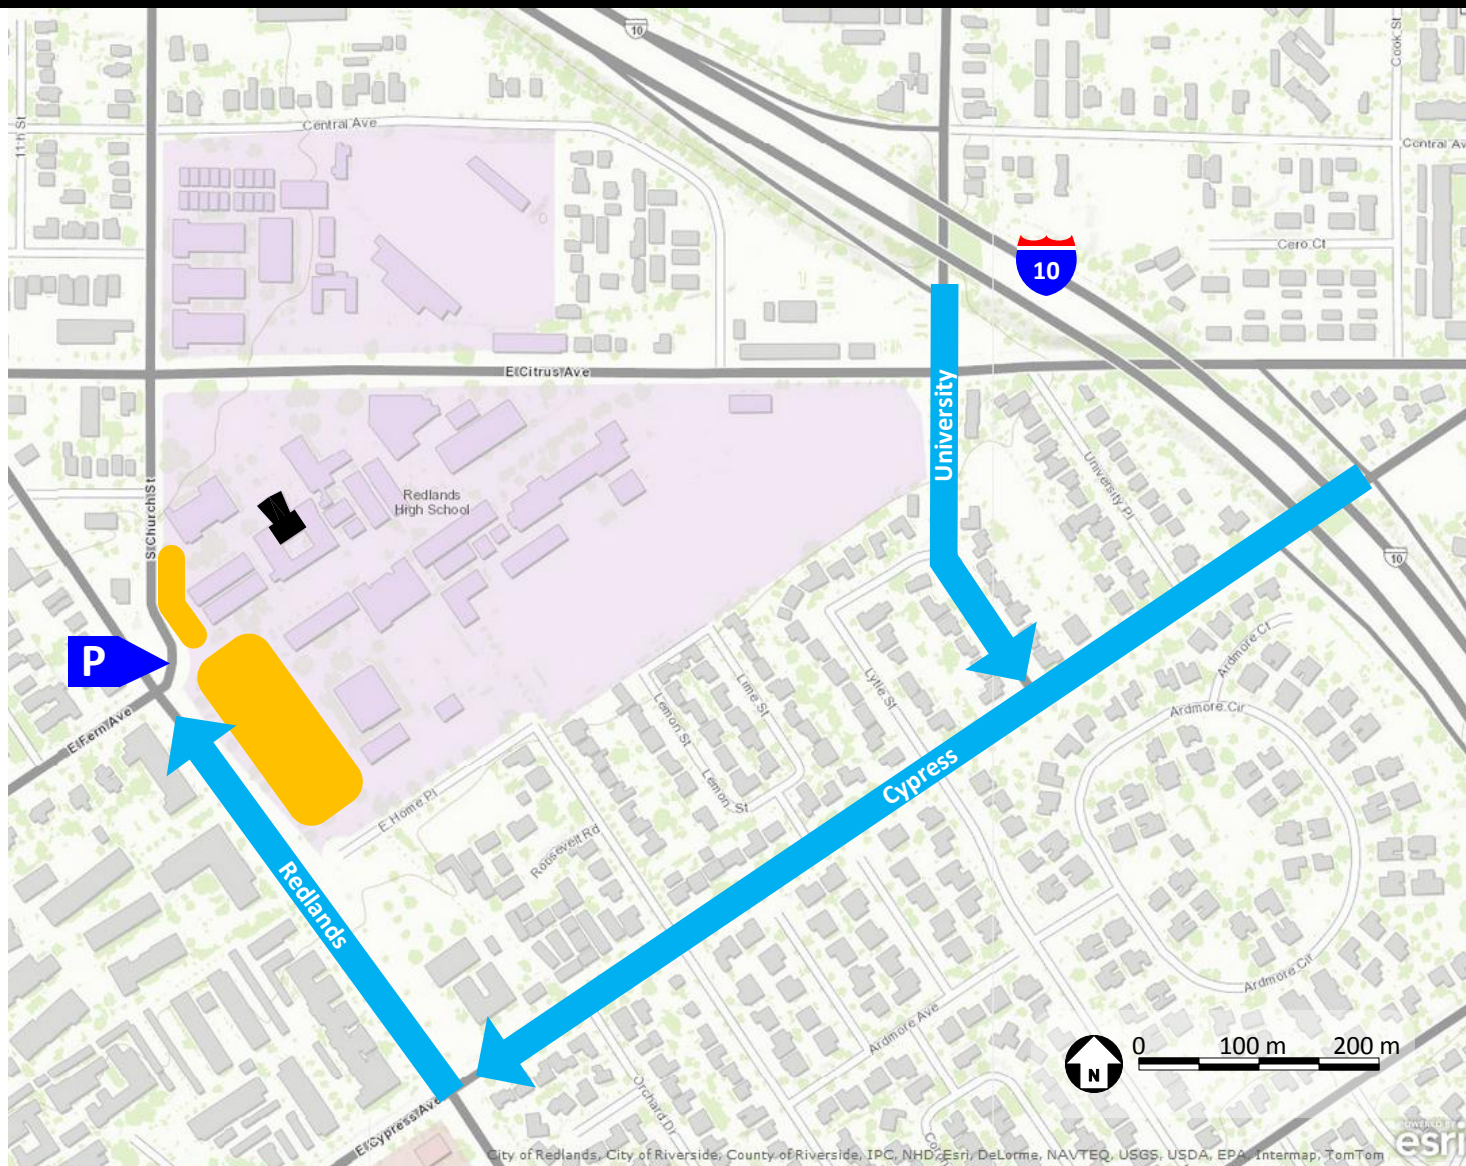

Southern California Open Feis

Directions to the Feis

From the West/South

Take I-10 West
Take the University St exit
At bottom of ramp turn right on University
Turn right onto E Cypress Ave
Turn right onto E Redlands Blvd
Take the 1st right onto S Church St
Parking entrance is on immediate right

From the East

Take I-10 West
Take the Cypress Ave exit
At bottom of ramp turn left on Cypress
Turn right onto E Redlands Blvd
Take the 1st right onto S Church St
Parking entrance is on immediate right

From the North

Take I-210 South
Merge onto I-10 East
Take the University St exit
At bottom of ramp turn right on University
Turn right onto E Cypress Ave
Turn right onto E Redlands Blvd
Take the 1st right onto S Church St
Parking entrance is on immediate right